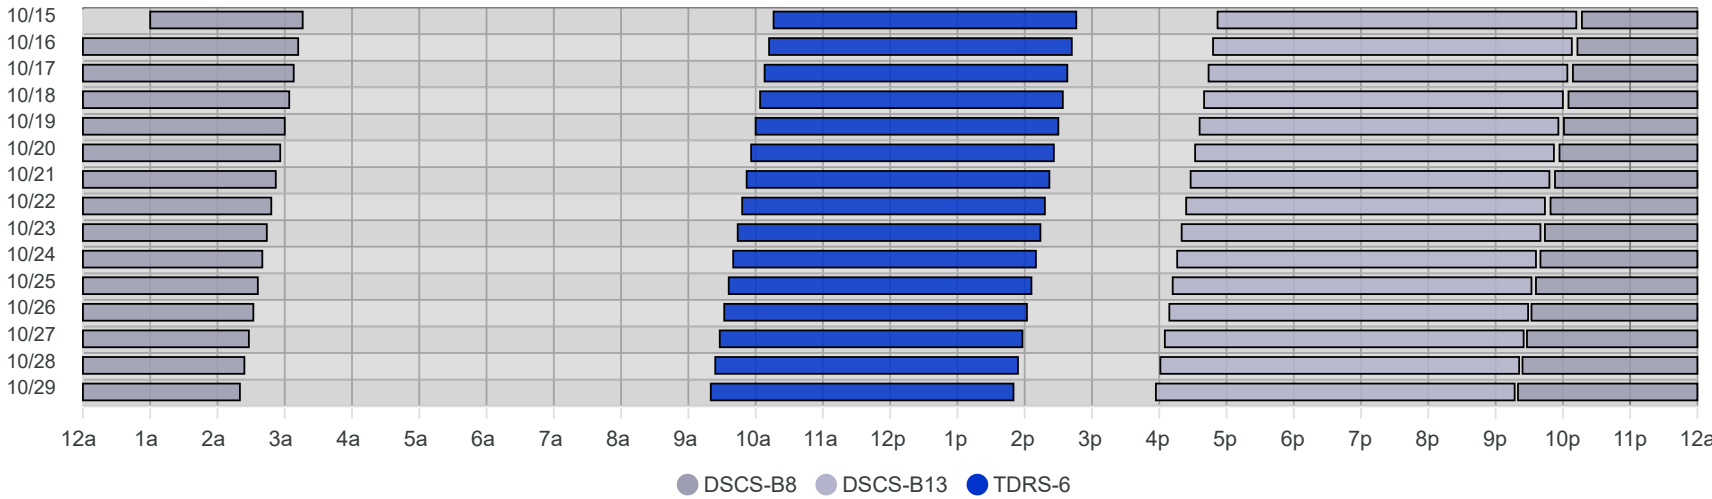

South Pole Satellite Schedule (MDT)

Date	TDRS-6 Pass 1			DSCS-B13 Pass 1			DSCS-B8 Pass 1		
	Start	End	Dur	Start	End	Dur	Start	End	Dur
10/15/24	10:16 AM	2:46 PM	4:30	4:52 PM	10:12 PM	5:20	10:17 PM	Oct 16, 3:12 AM	4:55
10/16/24	10:12 AM	2:42 PM	4:30	4:48 PM	10:08 PM	5:20	10:13 PM	Oct 17, 3:08 AM	4:55
10/17/24	10:08 AM	2:38 PM	4:30	4:44 PM	10:04 PM	5:20	10:09 PM	Oct 18, 3:04 AM	4:55
10/18/24	10:04 AM	2:34 PM	4:30	4:40 PM	10:00 PM	5:20	10:05 PM	Oct 19, 3:00 AM	4:55
10/19/24	10:00 AM	2:30 PM	4:30	4:36 PM	9:56 PM	5:20	10:01 PM	Oct 20, 2:56 AM	4:55
10/20/24	9:56 AM	2:26 PM	4:30	4:32 PM	9:52 PM	5:20	9:57 PM	Oct 21, 2:52 AM	4:55
10/21/24	9:52 AM	2:22 PM	4:30	4:28 PM	9:48 PM	5:20	9:53 PM	Oct 22, 2:48 AM	4:55
10/22/24	9:48 AM	2:18 PM	4:30	4:24 PM	9:44 PM	5:20	9:49 PM	Oct 23, 2:44 AM	4:55
10/23/24	9:44 AM	2:14 PM	4:30	4:20 PM	9:40 PM	5:20	9:44 PM	Oct 24, 2:40 AM	4:56
10/24/24	9:40 AM	2:10 PM	4:30	4:16 PM	9:36 PM	5:20	9:40 PM	Oct 25, 2:36 AM	4:56
10/25/24	9:36 AM	2:06 PM	4:30	4:12 PM	9:32 PM	5:20	9:36 PM	Oct 26, 2:32 AM	4:56
10/26/24	9:32 AM	2:02 PM	4:30	4:09 PM	9:29 PM	5:20	9:32 PM	Oct 27, 2:28 AM	4:56
10/27/24	9:28 AM	1:58 PM	4:30	4:05 PM	9:25 PM	5:20	9:28 PM	Oct 28, 2:24 AM	4:56
10/28/24	9:24 AM	1:54 PM	4:30	4:01 PM	9:21 PM	5:20	9:24 PM	Oct 29, 2:20 AM	4:56
10/29/24	9:20 AM	1:50 PM	4:30	3:57 PM	9:17 PM	5:20	9:20 PM	Oct 30, 2:16 AM	4:56