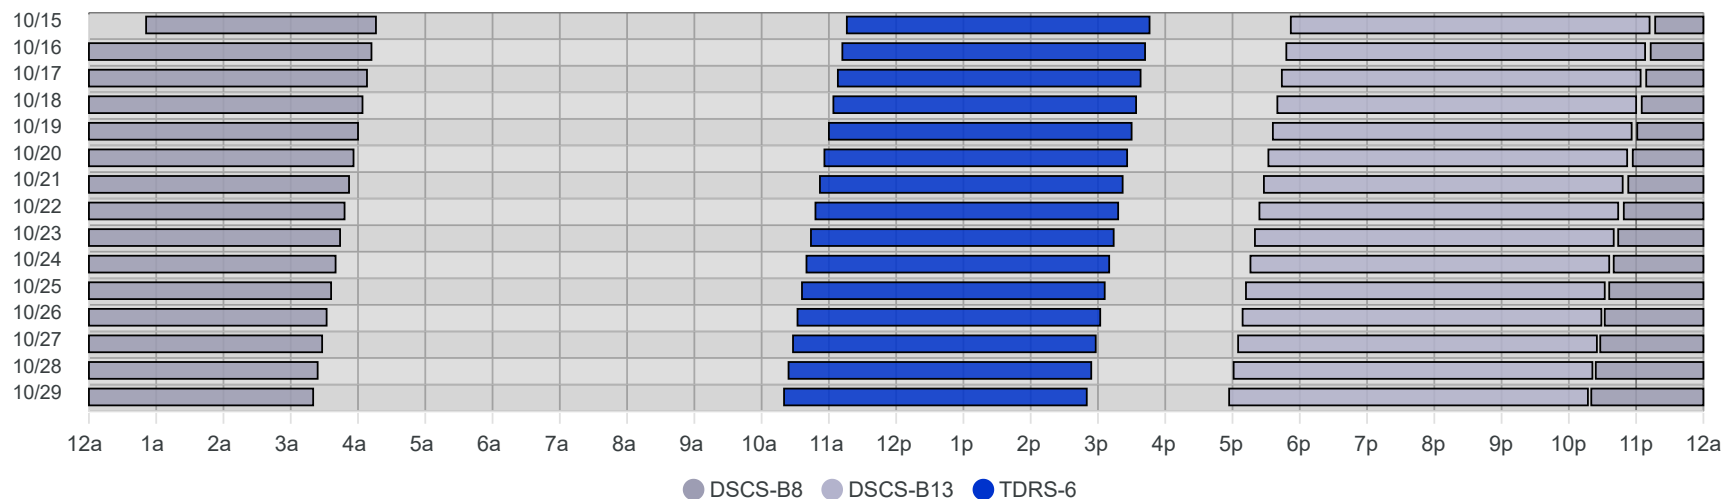

South Pole Satellite Schedule (CDT)

Date	TDRS-6 Pass 1			DSCS-B13 Pass 1			DSCS-B8 Pass 1		
	Start	End	Dur	Start	End	Dur	Start	End	Dur
10/15/24	11:16 AM	3:46 PM	4:30	5:52 PM	11:12 PM	5:20	11:17 PM	Oct 16, 4:12 AM	4:55
10/16/24	11:12 AM	3:42 PM	4:30	5:48 PM	11:08 PM	5:20	11:13 PM	Oct 17, 4:08 AM	4:55
10/17/24	11:08 AM	3:38 PM	4:30	5:44 PM	11:04 PM	5:20	11:09 PM	Oct 18, 4:04 AM	4:55
10/18/24	11:04 AM	3:34 PM	4:30	5:40 PM	11:00 PM	5:20	11:05 PM	Oct 19, 4:00 AM	4:55
10/19/24	11:00 AM	3:30 PM	4:30	5:36 PM	10:56 PM	5:20	11:01 PM	Oct 20, 3:56 AM	4:55
10/20/24	10:56 AM	3:26 PM	4:30	5:32 PM	10:52 PM	5:20	10:57 PM	Oct 21, 3:52 AM	4:55
10/21/24	10:52 AM	3:22 PM	4:30	5:28 PM	10:48 PM	5:20	10:53 PM	Oct 22, 3:48 AM	4:55
10/22/24	10:48 AM	3:18 PM	4:30	5:24 PM	10:44 PM	5:20	10:49 PM	Oct 23, 3:44 AM	4:55
10/23/24	10:44 AM	3:14 PM	4:30	5:20 PM	10:40 PM	5:20	10:44 PM	Oct 24, 3:40 AM	4:56
10/24/24	10:40 AM	3:10 PM	4:30	5:16 PM	10:36 PM	5:20	10:40 PM	Oct 25, 3:36 AM	4:56
10/25/24	10:36 AM	3:06 PM	4:30	5:12 PM	10:32 PM	5:20	10:36 PM	Oct 26, 3:32 AM	4:56
10/26/24	10:32 AM	3:02 PM	4:30	5:09 PM	10:29 PM	5:20	10:32 PM	Oct 27, 3:28 AM	4:56
10/27/24	10:28 AM	2:58 PM	4:30	5:05 PM	10:25 PM	5:20	10:28 PM	Oct 28, 3:24 AM	4:56
10/28/24	10:24 AM	2:54 PM	4:30	5:01 PM	10:21 PM	5:20	10:24 PM	Oct 29, 3:20 AM	4:56
10/29/24	10:20 AM	2:50 PM	4:30	4:57 PM	10:17 PM	5:20	10:20 PM	Oct 30, 3:16 AM	4:56