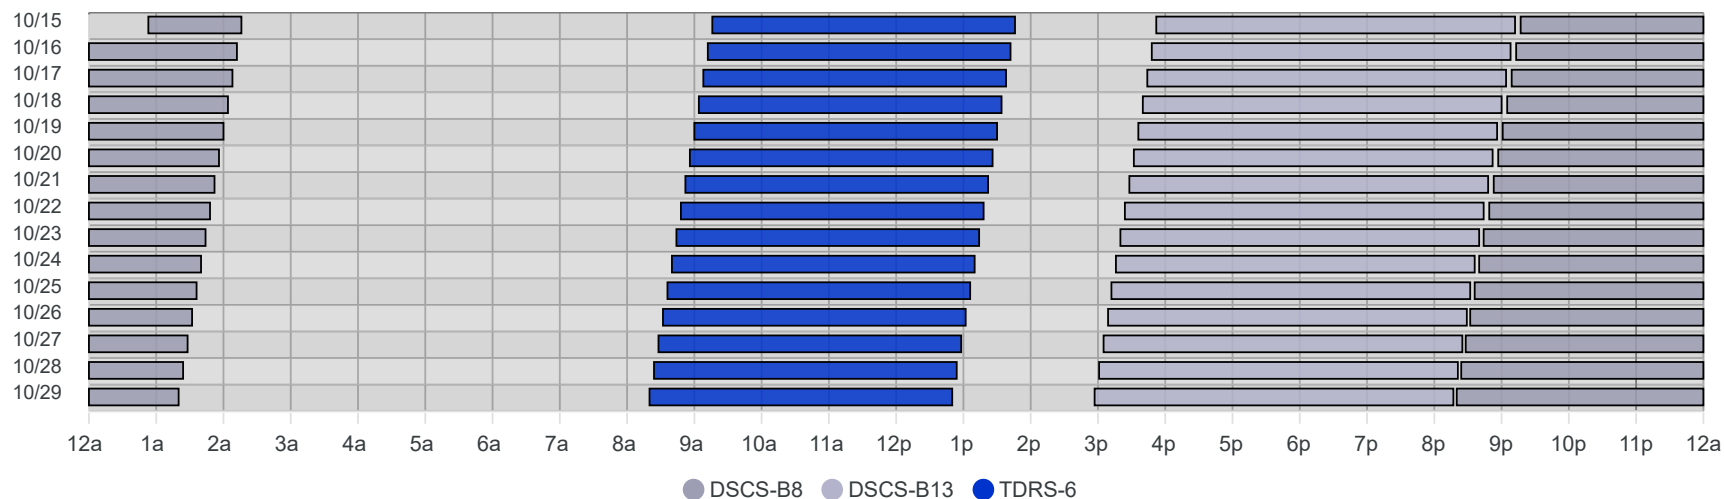

South Pole Satellite Schedule (PDT)

Date	TDRS-6 Pass 1			DSCS-B13 Pass 1			DSCS-B8 Pass 1		
	Start	End	Dur	Start	End	Dur	Start	End	Dur
10/15/24	9:16 AM	1:46 PM	4:30	3:52 PM	9:12 PM	5:20	9:17 PM	Oct 16, 2:12 AM	4:55
10/16/24	9:12 AM	1:42 PM	4:30	3:48 PM	9:08 PM	5:20	9:13 PM	Oct 17, 2:08 AM	4:55
10/17/24	9:08 AM	1:38 PM	4:30	3:44 PM	9:04 PM	5:20	9:09 PM	Oct 18, 2:04 AM	4:55
10/18/24	9:04 AM	1:34 PM	4:30	3:40 PM	9:00 PM	5:20	9:05 PM	Oct 19, 2:00 AM	4:55
10/19/24	9:00 AM	1:30 PM	4:30	3:36 PM	8:56 PM	5:20	9:01 PM	Oct 20, 1:56 AM	4:55
10/20/24	8:56 AM	1:26 PM	4:30	3:32 PM	8:52 PM	5:20	8:57 PM	Oct 21, 1:52 AM	4:55
10/21/24	8:52 AM	1:22 PM	4:30	3:28 PM	8:48 PM	5:20	8:53 PM	Oct 22, 1:48 AM	4:55
10/22/24	8:48 AM	1:18 PM	4:30	3:24 PM	8:44 PM	5:20	8:49 PM	Oct 23, 1:44 AM	4:55
10/23/24	8:44 AM	1:14 PM	4:30	3:20 PM	8:40 PM	5:20	8:44 PM	Oct 24, 1:40 AM	4:56
10/24/24	8:40 AM	1:10 PM	4:30	3:16 PM	8:36 PM	5:20	8:40 PM	Oct 25, 1:36 AM	4:56
10/25/24	8:36 AM	1:06 PM	4:30	3:12 PM	8:32 PM	5:20	8:36 PM	Oct 26, 1:32 AM	4:56
10/26/24	8:32 AM	1:02 PM	4:30	3:09 PM	8:29 PM	5:20	8:32 PM	Oct 27, 1:28 AM	4:56
10/27/24	8:28 AM	12:58 PM	4:30	3:05 PM	8:25 PM	5:20	8:28 PM	Oct 28, 1:24 AM	4:56
10/28/24	8:24 AM	12:54 PM	4:30	3:01 PM	8:21 PM	5:20	8:24 PM	Oct 29, 1:20 AM	4:56
10/29/24	8:20 AM	12:50 PM	4:30	2:57 PM	8:17 PM	5:20	8:20 PM	Oct 30, 1:16 AM	4:56