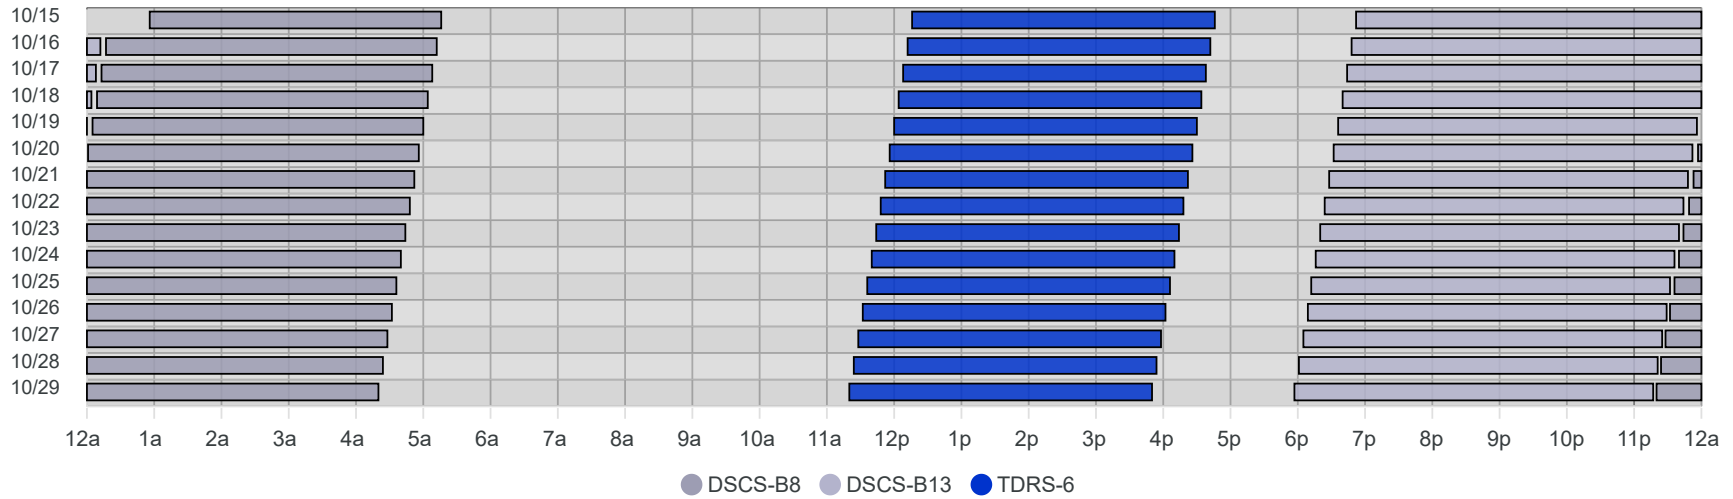

South Pole Satellite Schedule (EDT)

Date	TDRS-6 Pass 1			DSCS-B13 Pass 1			DSCS-B8 Pass 1			DSCS-B8 Pass 2			Total Dur
	Start	End	Dur	Start	End	Dur	Start	End	Dur	Start	End	Dur	
10/15/24	12:16 PM	4:46 PM	4:30	6:52 PM	Oct 16, 12:12 AM	5:20	12:56 AM	5:16 AM	4:20	No Pass			4:20
10/16/24	12:12 PM	4:42 PM	4:30	6:48 PM	Oct 17, 12:08 AM	5:20	12:17 AM	5:12 AM	4:55	No Pass			4:55
10/17/24	12:08 PM	4:38 PM	4:30	6:44 PM	Oct 18, 12:04 AM	5:20	12:13 AM	5:08 AM	4:55	No Pass			4:55
10/18/24	12:04 PM	4:34 PM	4:30	6:40 PM	Oct 19, 12:00 AM	5:20	12:09 AM	5:04 AM	4:55	No Pass			4:55
10/19/24	12:00 PM	4:30 PM	4:30	6:36 PM	11:56 PM	5:20	12:05 AM	5:00 AM	4:55	No Pass			4:55
10/20/24	11:56 AM	4:26 PM	4:30	6:32 PM	11:52 PM	5:20	12:01 AM	4:56 AM	4:55	11:57 PM	Oct 21, 4:52 AM	4:55	8:110
10/21/24	11:52 AM	4:22 PM	4:30	6:28 PM	11:48 PM	5:20	11:53 PM	Oct 22, 4:48 AM	4:55	No Pass			4:55
10/22/24	11:48 AM	4:18 PM	4:30	6:24 PM	11:44 PM	5:20	11:49 PM	Oct 23, 4:44 AM	4:55	No Pass			4:55
10/23/24	11:44 AM	4:14 PM	4:30	6:20 PM	11:40 PM	5:20	11:44 PM	Oct 24, 4:40 AM	4:56	No Pass			4:56
10/24/24	11:40 AM	4:10 PM	4:30	6:16 PM	11:36 PM	5:20	11:40 PM	Oct 25, 4:36 AM	4:56	No Pass			4:56
10/25/24	11:36 AM	4:06 PM	4:30	6:12 PM	11:32 PM	5:20	11:36 PM	Oct 26, 4:32 AM	4:56	No Pass			4:56
10/26/24	11:32 AM	4:02 PM	4:30	6:09 PM	11:29 PM	5:20	11:32 PM	Oct 27, 4:28 AM	4:56	No Pass			4:56
10/27/24	11:28 AM	3:58 PM	4:30	6:05 PM	11:25 PM	5:20	11:28 PM	Oct 28, 4:24 AM	4:56	No Pass			4:56
10/28/24	11:24 AM	3:54 PM	4:30	6:01 PM	11:21 PM	5:20	11:24 PM	Oct 29, 4:20 AM	4:56	No Pass			4:56
10/29/24	11:20 AM	3:50 PM	4:30	5:57 PM	11:17 PM	5:20	11:20 PM	Oct 30, 4:16 AM	4:56	No Pass			4:56