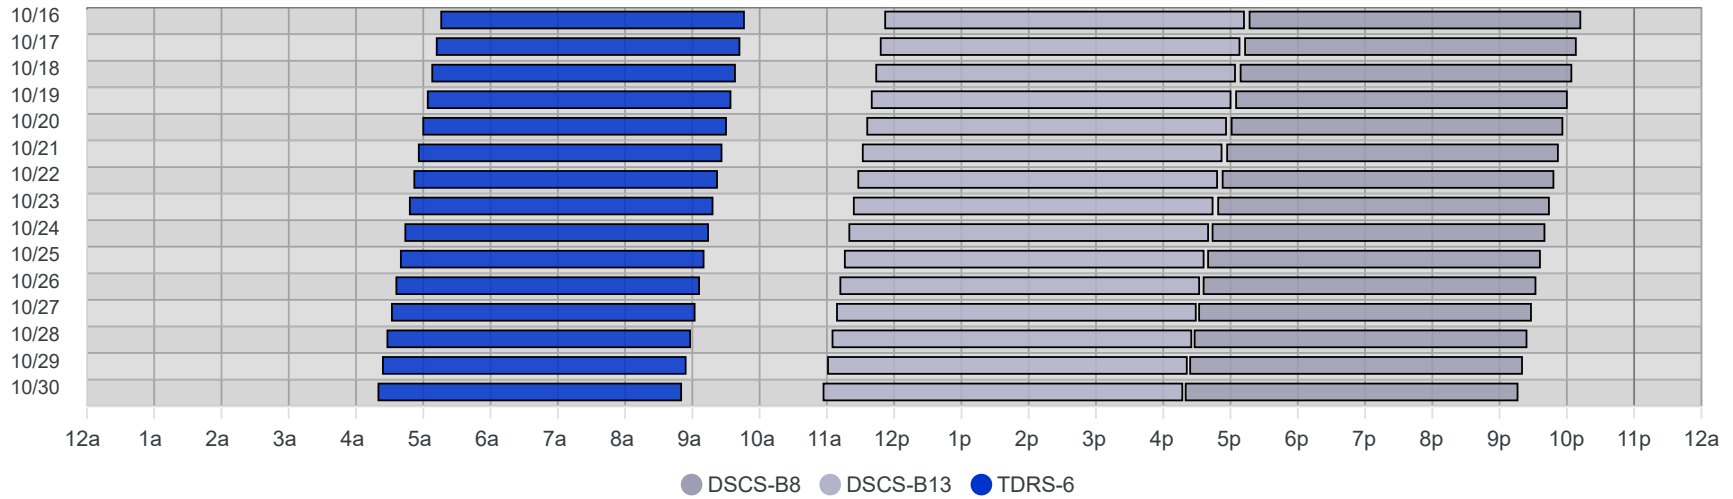

South Pole Satellite Schedule (NZDT)

Date	TDRS-6 Pass 1			DSCS-B13 Pass 1			DSCS-B8 Pass 1		
	Start	End	Dur	Start	End	Dur	Start	End	Dur
10/16/24	5:16 AM	9:46 AM	4:30	11:51 AM	5:12 PM	5:20	5:17 PM	10:12 PM	4:55
10/17/24	5:12 AM	9:42 AM	4:30	11:48 AM	5:08 PM	5:20	5:13 PM	10:08 PM	4:55
10/18/24	5:08 AM	9:38 AM	4:30	11:44 AM	5:04 PM	5:20	5:09 PM	10:04 PM	4:55
10/19/24	5:04 AM	9:34 AM	4:30	11:40 AM	5:00 PM	5:20	5:05 PM	10:00 PM	4:55
10/20/24	5:00 AM	9:30 AM	4:30	11:35 AM	4:56 PM	5:20	5:01 PM	9:56 PM	4:55
10/21/24	4:56 AM	9:26 AM	4:30	11:32 AM	4:52 PM	5:20	4:57 PM	9:52 PM	4:55
10/22/24	4:52 AM	9:22 AM	4:30	11:28 AM	4:48 PM	5:20	4:53 PM	9:48 PM	4:55
10/23/24	4:48 AM	9:18 AM	4:30	11:24 AM	4:44 PM	5:20	4:49 PM	9:44 PM	4:55
10/24/24	4:44 AM	9:14 AM	4:30	11:20 AM	4:40 PM	5:20	4:44 PM	9:40 PM	4:56
10/25/24	4:40 AM	9:10 AM	4:30	11:16 AM	4:36 PM	5:20	4:40 PM	9:36 PM	4:56
10/26/24	4:36 AM	9:06 AM	4:30	11:12 AM	4:32 PM	5:20	4:36 PM	9:32 PM	4:56
10/27/24	4:32 AM	9:02 AM	4:30	11:09 AM	4:29 PM	5:20	4:32 PM	9:28 PM	4:56
10/28/24	4:28 AM	8:58 AM	4:30	11:05 AM	4:25 PM	5:20	4:28 PM	9:24 PM	4:56
10/29/24	4:24 AM	8:54 AM	4:30	11:01 AM	4:21 PM	5:20	4:24 PM	9:20 PM	4:56
10/30/24	4:20 AM	8:50 AM	4:30	10:57 AM	4:17 PM	5:20	4:20 PM	9:16 PM	4:56