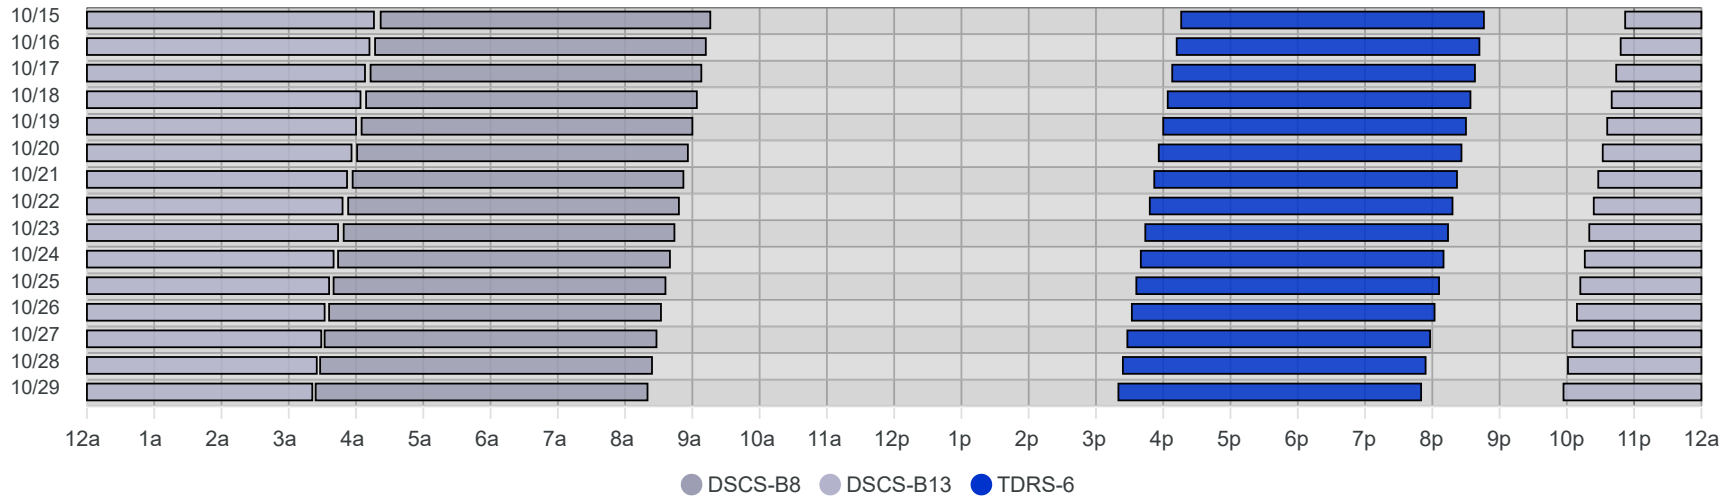

South Pole Satellite Schedule (UTC)

Date	TDRS-6 Pass 1			DSCS-B13 Pass 1			DSCS-B8 Pass 1		
	Start	End	Dur	Start	End	Dur	Start	End	Dur
10/15/24	4:16 PM	8:46 PM	4:30	10:52 PM	Oct 16, 4:12 AM	5:20	4:22 AM	9:16 AM	4:54
10/16/24	4:12 PM	8:42 PM	4:30	10:48 PM	Oct 17, 4:08 AM	5:20	4:17 AM	9:12 AM	4:55
10/17/24	4:08 PM	8:38 PM	4:30	10:44 PM	Oct 18, 4:04 AM	5:20	4:13 AM	9:08 AM	4:55
10/18/24	4:04 PM	8:34 PM	4:30	10:40 PM	Oct 19, 4:00 AM	5:20	4:09 AM	9:04 AM	4:55
10/19/24	4:00 PM	8:30 PM	4:30	10:36 PM	Oct 20, 3:56 AM	5:20	4:05 AM	9:00 AM	4:55
10/20/24	3:56 PM	8:26 PM	4:30	10:32 PM	Oct 21, 3:52 AM	5:20	4:01 AM	8:56 AM	4:55
10/21/24	3:52 PM	8:22 PM	4:30	10:28 PM	Oct 22, 3:48 AM	5:20	3:57 AM	8:52 AM	4:55
10/22/24	3:48 PM	8:18 PM	4:30	10:24 PM	Oct 23, 3:44 AM	5:20	3:53 AM	8:48 AM	4:55
10/23/24	3:44 PM	8:14 PM	4:30	10:20 PM	Oct 24, 3:40 AM	5:20	3:49 AM	8:44 AM	4:55
10/24/24	3:40 PM	8:10 PM	4:30	10:16 PM	Oct 25, 3:36 AM	5:20	3:44 AM	8:40 AM	4:56
10/25/24	3:36 PM	8:06 PM	4:30	10:12 PM	Oct 26, 3:32 AM	5:20	3:40 AM	8:36 AM	4:56
10/26/24	3:32 PM	8:02 PM	4:30	10:09 PM	Oct 27, 3:29 AM	5:20	3:36 AM	8:32 AM	4:56
10/27/24	3:28 PM	7:58 PM	4:30	10:05 PM	Oct 28, 3:25 AM	5:20	3:32 AM	8:28 AM	4:56
10/28/24	3:24 PM	7:54 PM	4:30	10:01 PM	Oct 29, 3:21 AM	5:20	3:28 AM	8:24 AM	4:56
10/29/24	3:20 PM	7:50 PM	4:30	9:57 PM	Oct 30, 3:17 AM	5:20	3:24 AM	8:20 AM	4:56